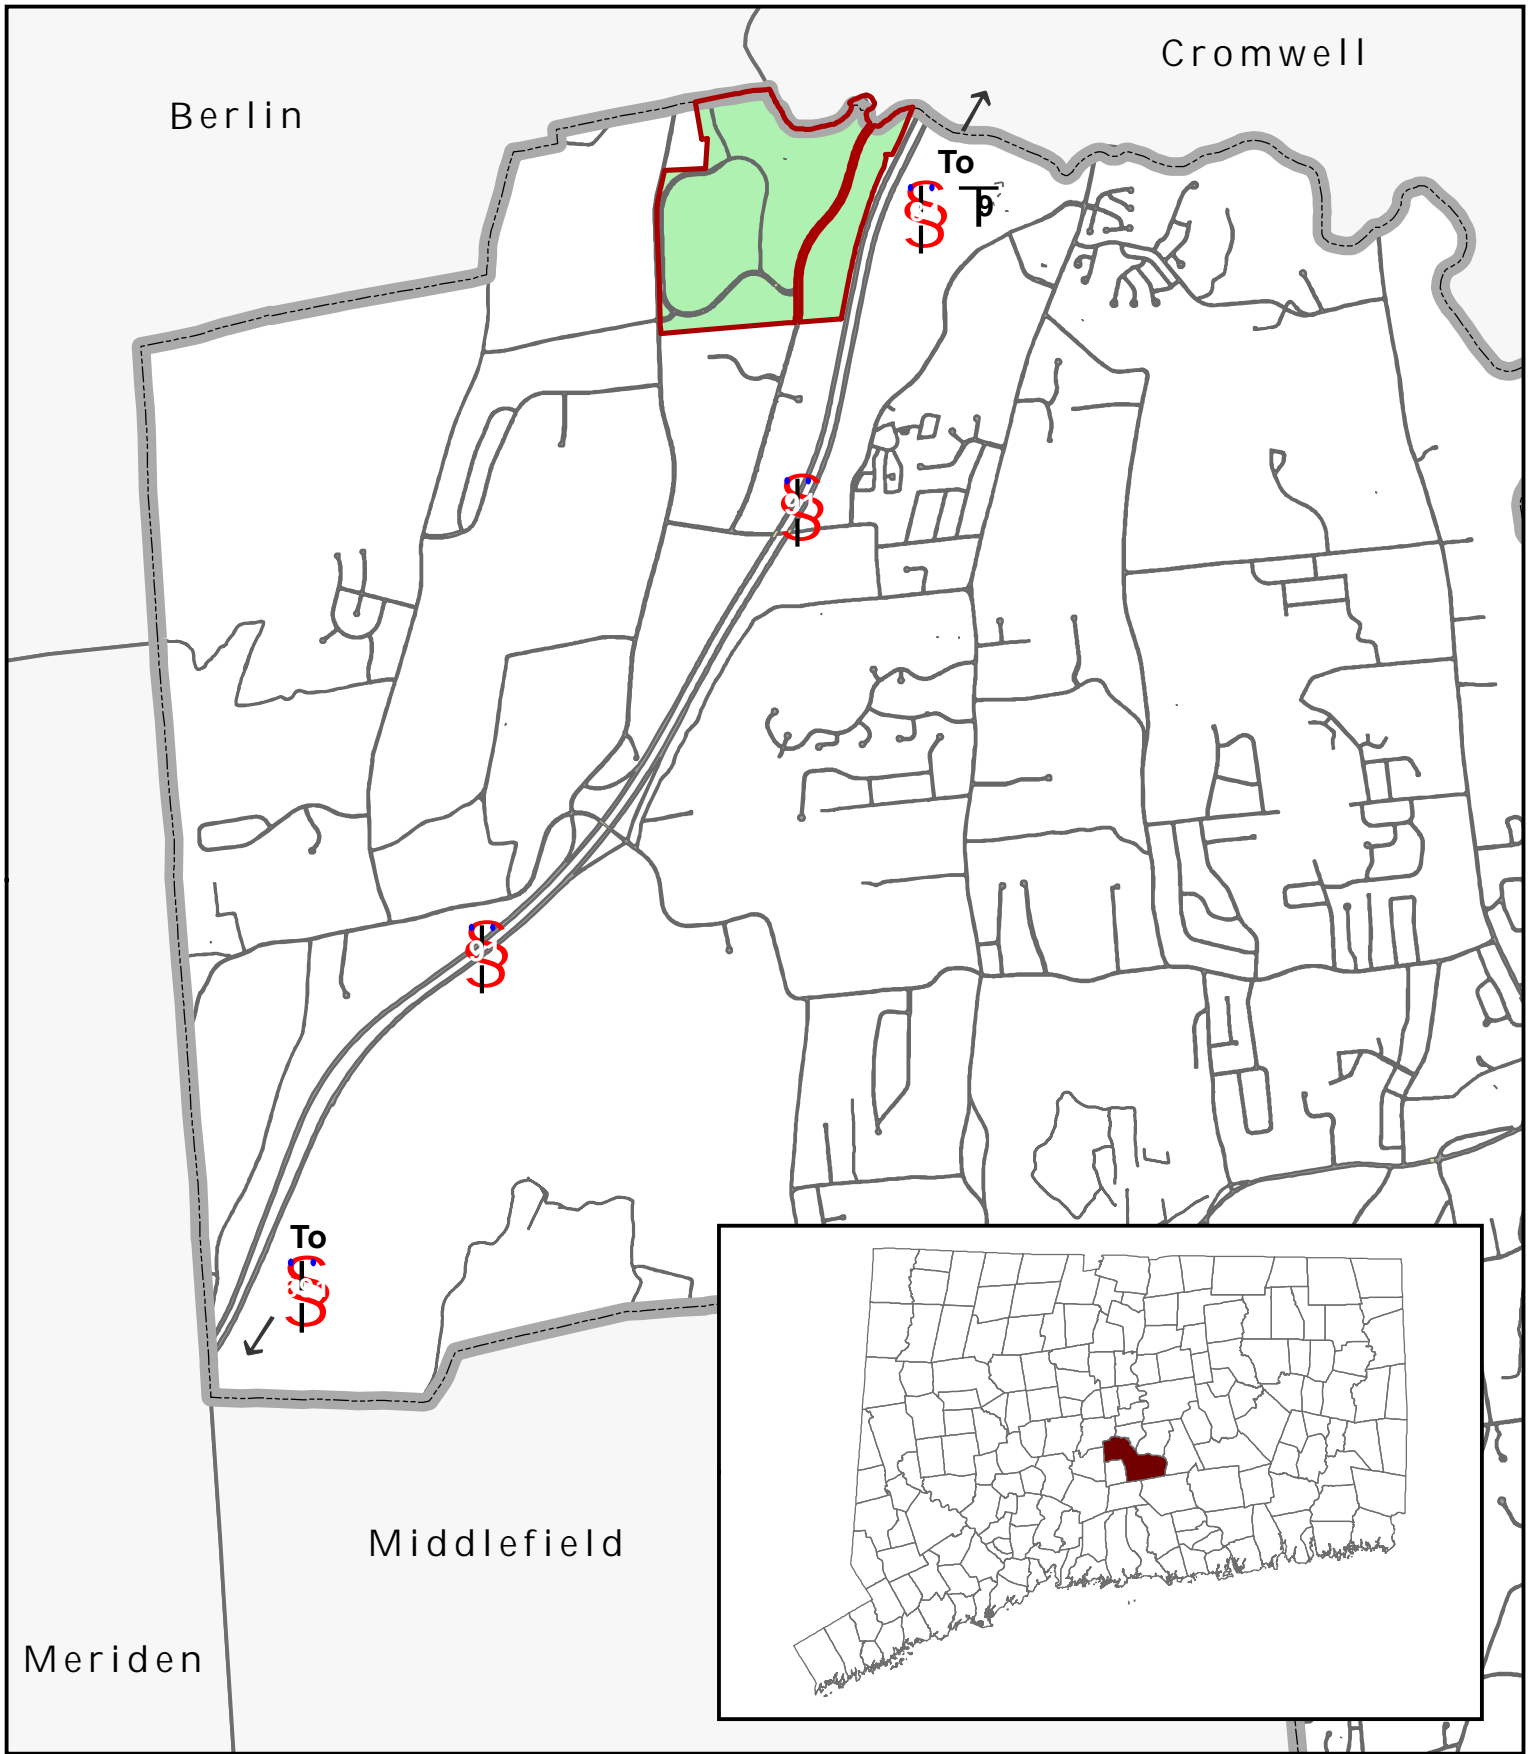

Aetna Property - Middletown, Connecticut

Property Size:
260 Acres