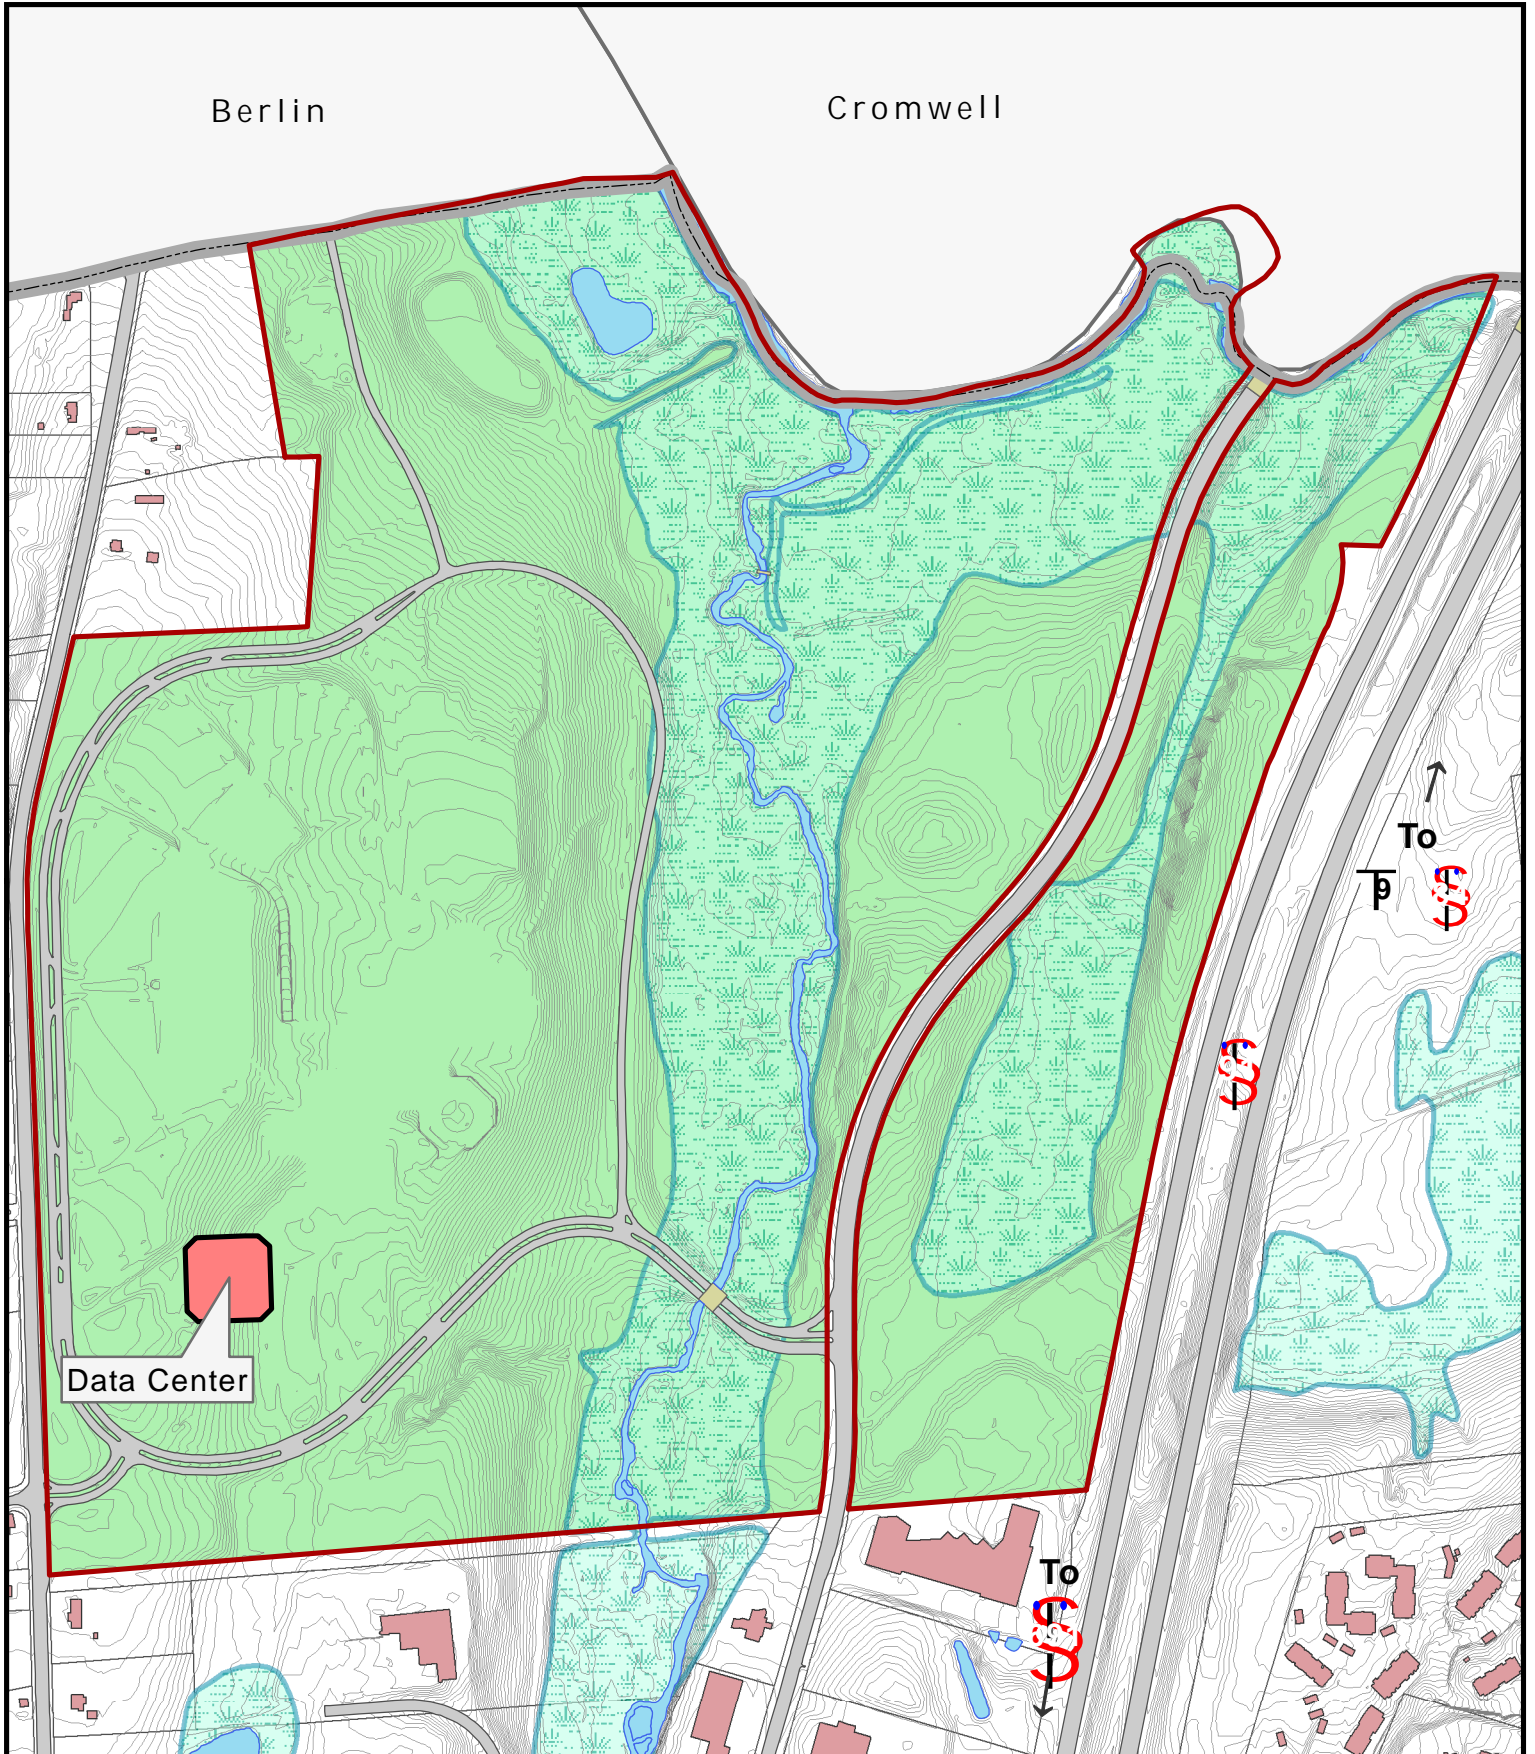

1000 Middle Street, Middletown, CT

Berlin

Cromwell

Data Center

To

Property Size:
260 Acres

Feet