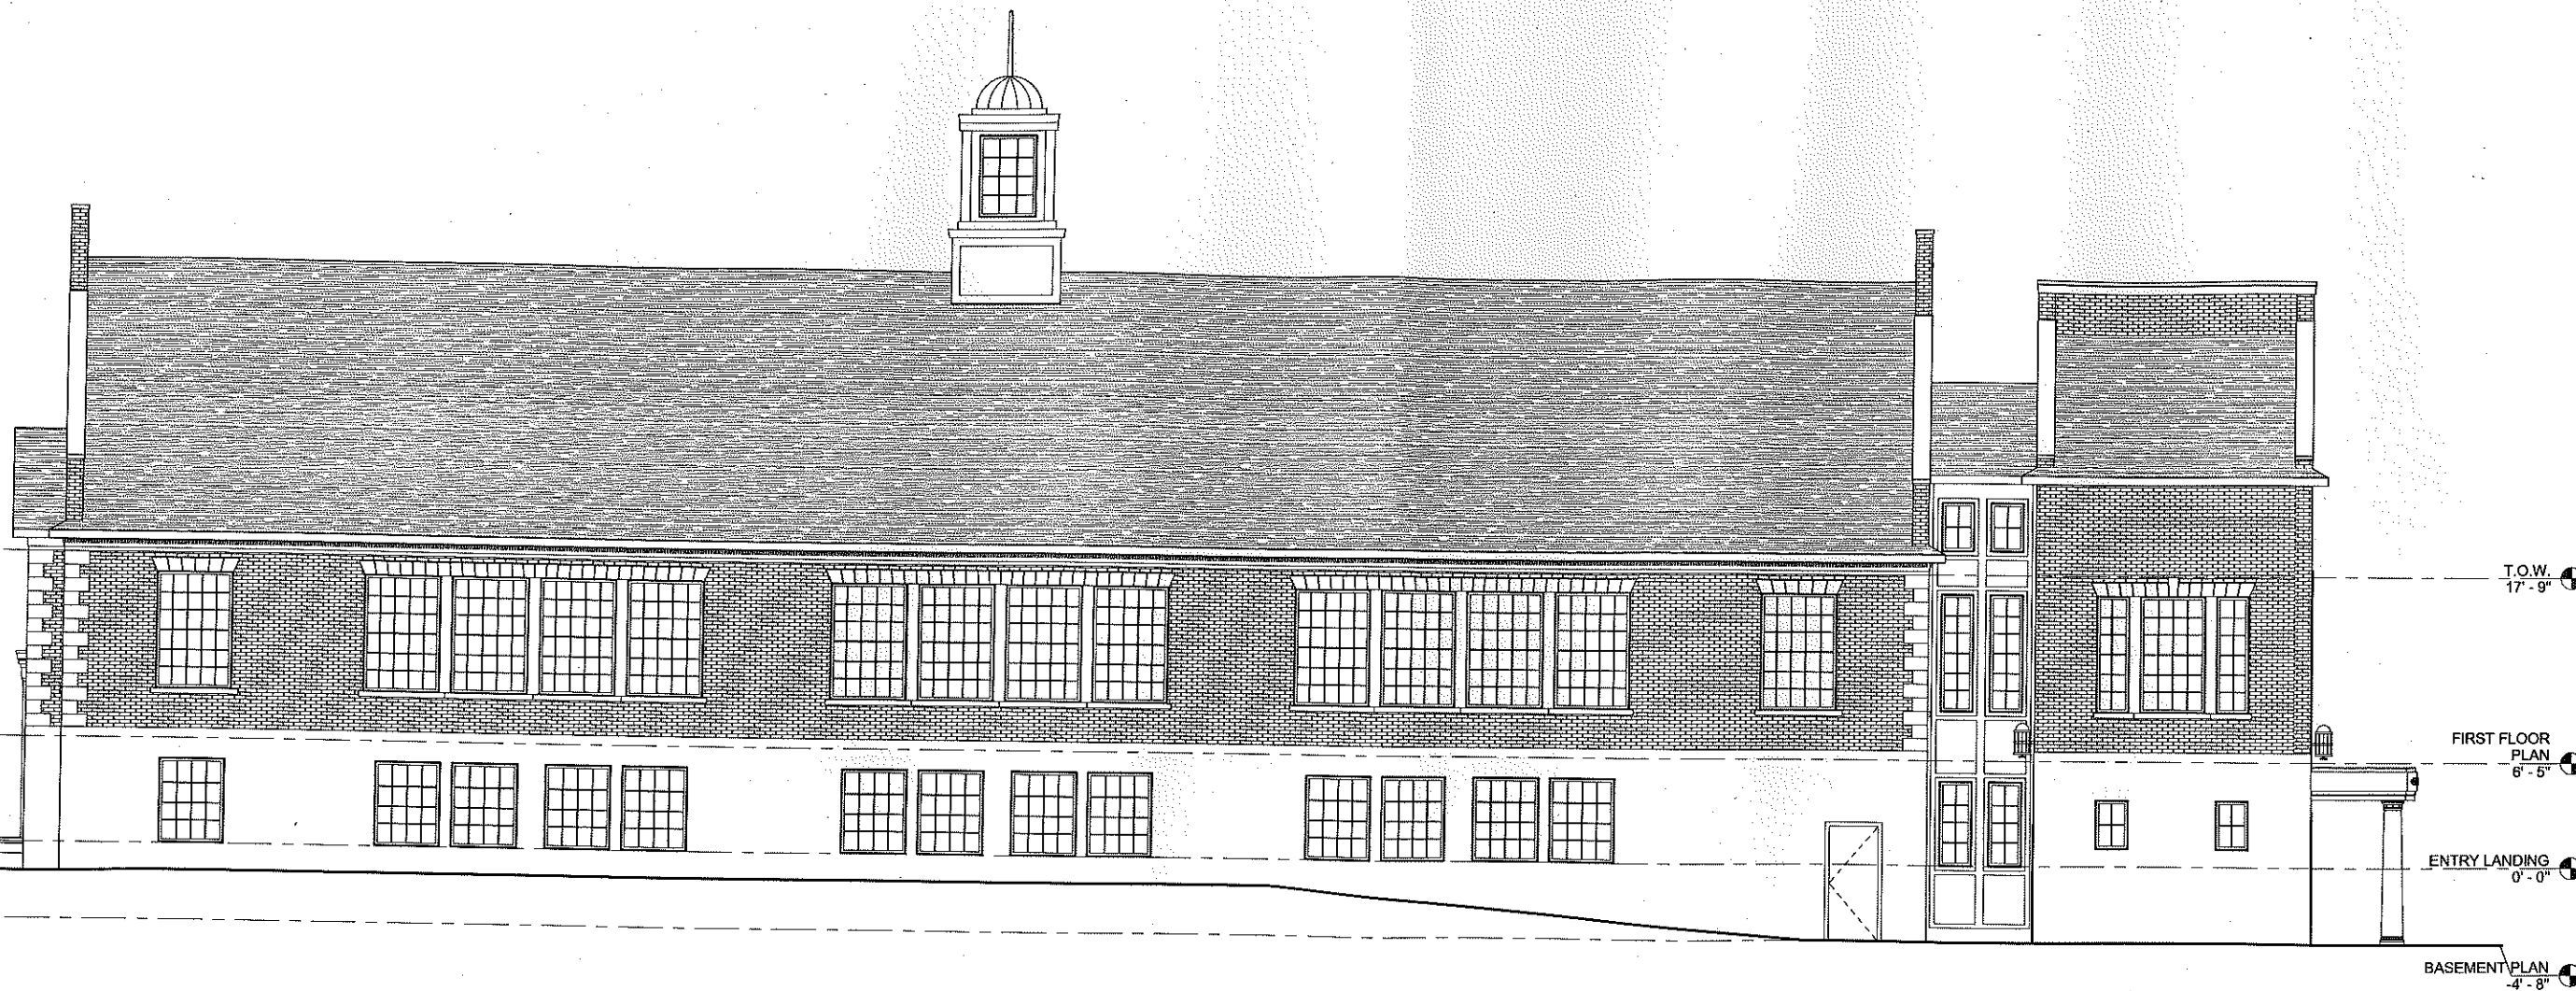

QUISENBERRY ARCARI
ARCHITECTS LLC
www.qa-architects.com
T (860) 677-4594
F (860) 677-8534
318 Main Street
Farmington, CT 06032

A PROPOSED BUILDING FOR:
MIDDLETOWN SENIOR CENTER
61 DURANT TERRACE MIDDLETOWN, CT

Sheet Description:

ELEVATION

Issue Dates:

DECEMBER 2010

Scale:

3/16" = 1'-0"

Project #:

1083

Drawn by:

MJL

Sheet #:

① WEST (Side)
3/16" = 1'-0"