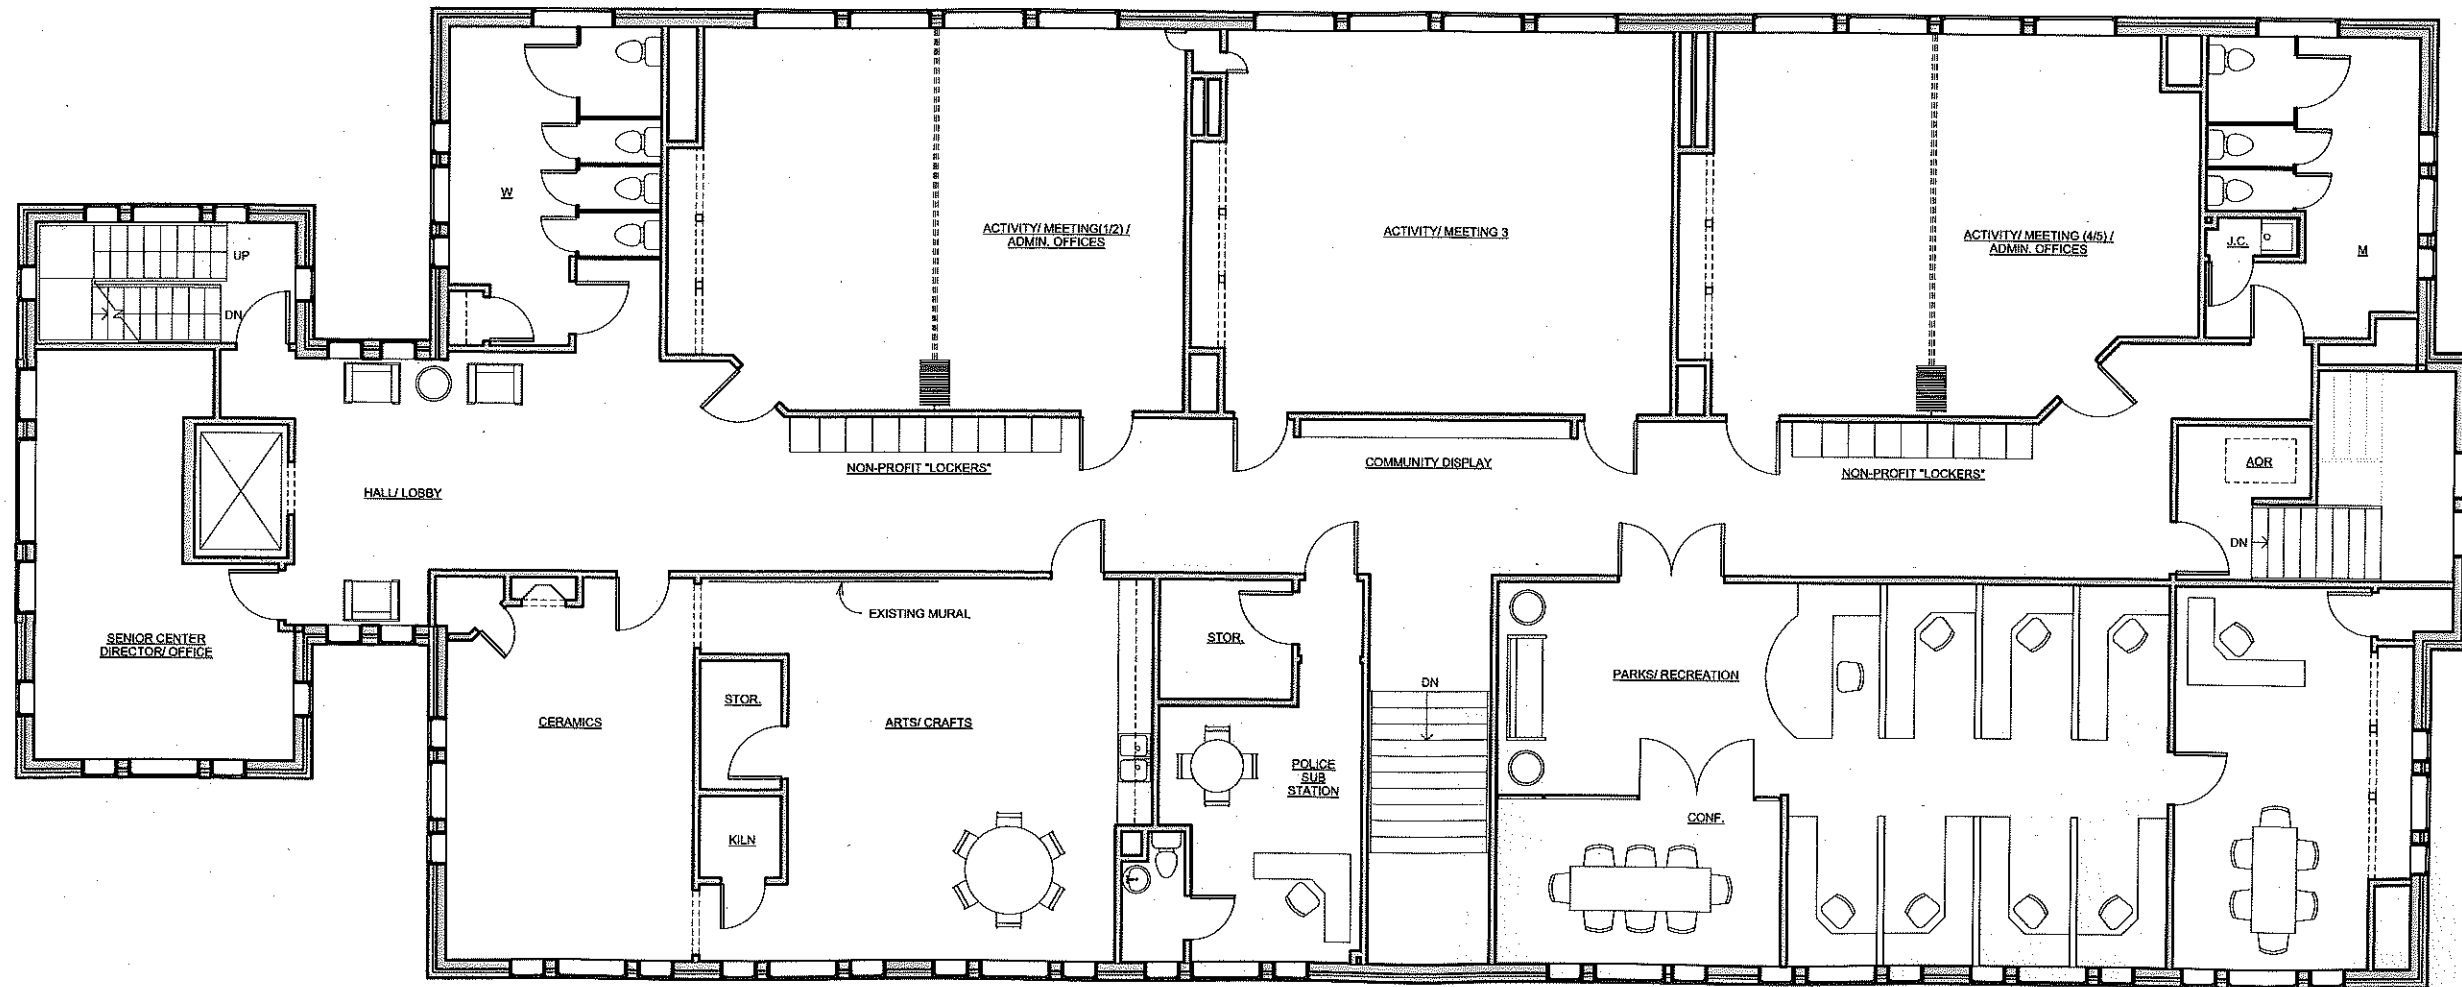

Sheet Description:

FIRST FLOOR PLAN

Issue Dates:

DECEMBER 2010

Scale:

3/16" = 1'-0"

Project #:

1083

Drawn by:

MJL

Sheet #:

① **FIRST FLOOR PLAN**
 3/16" = 1'-0"