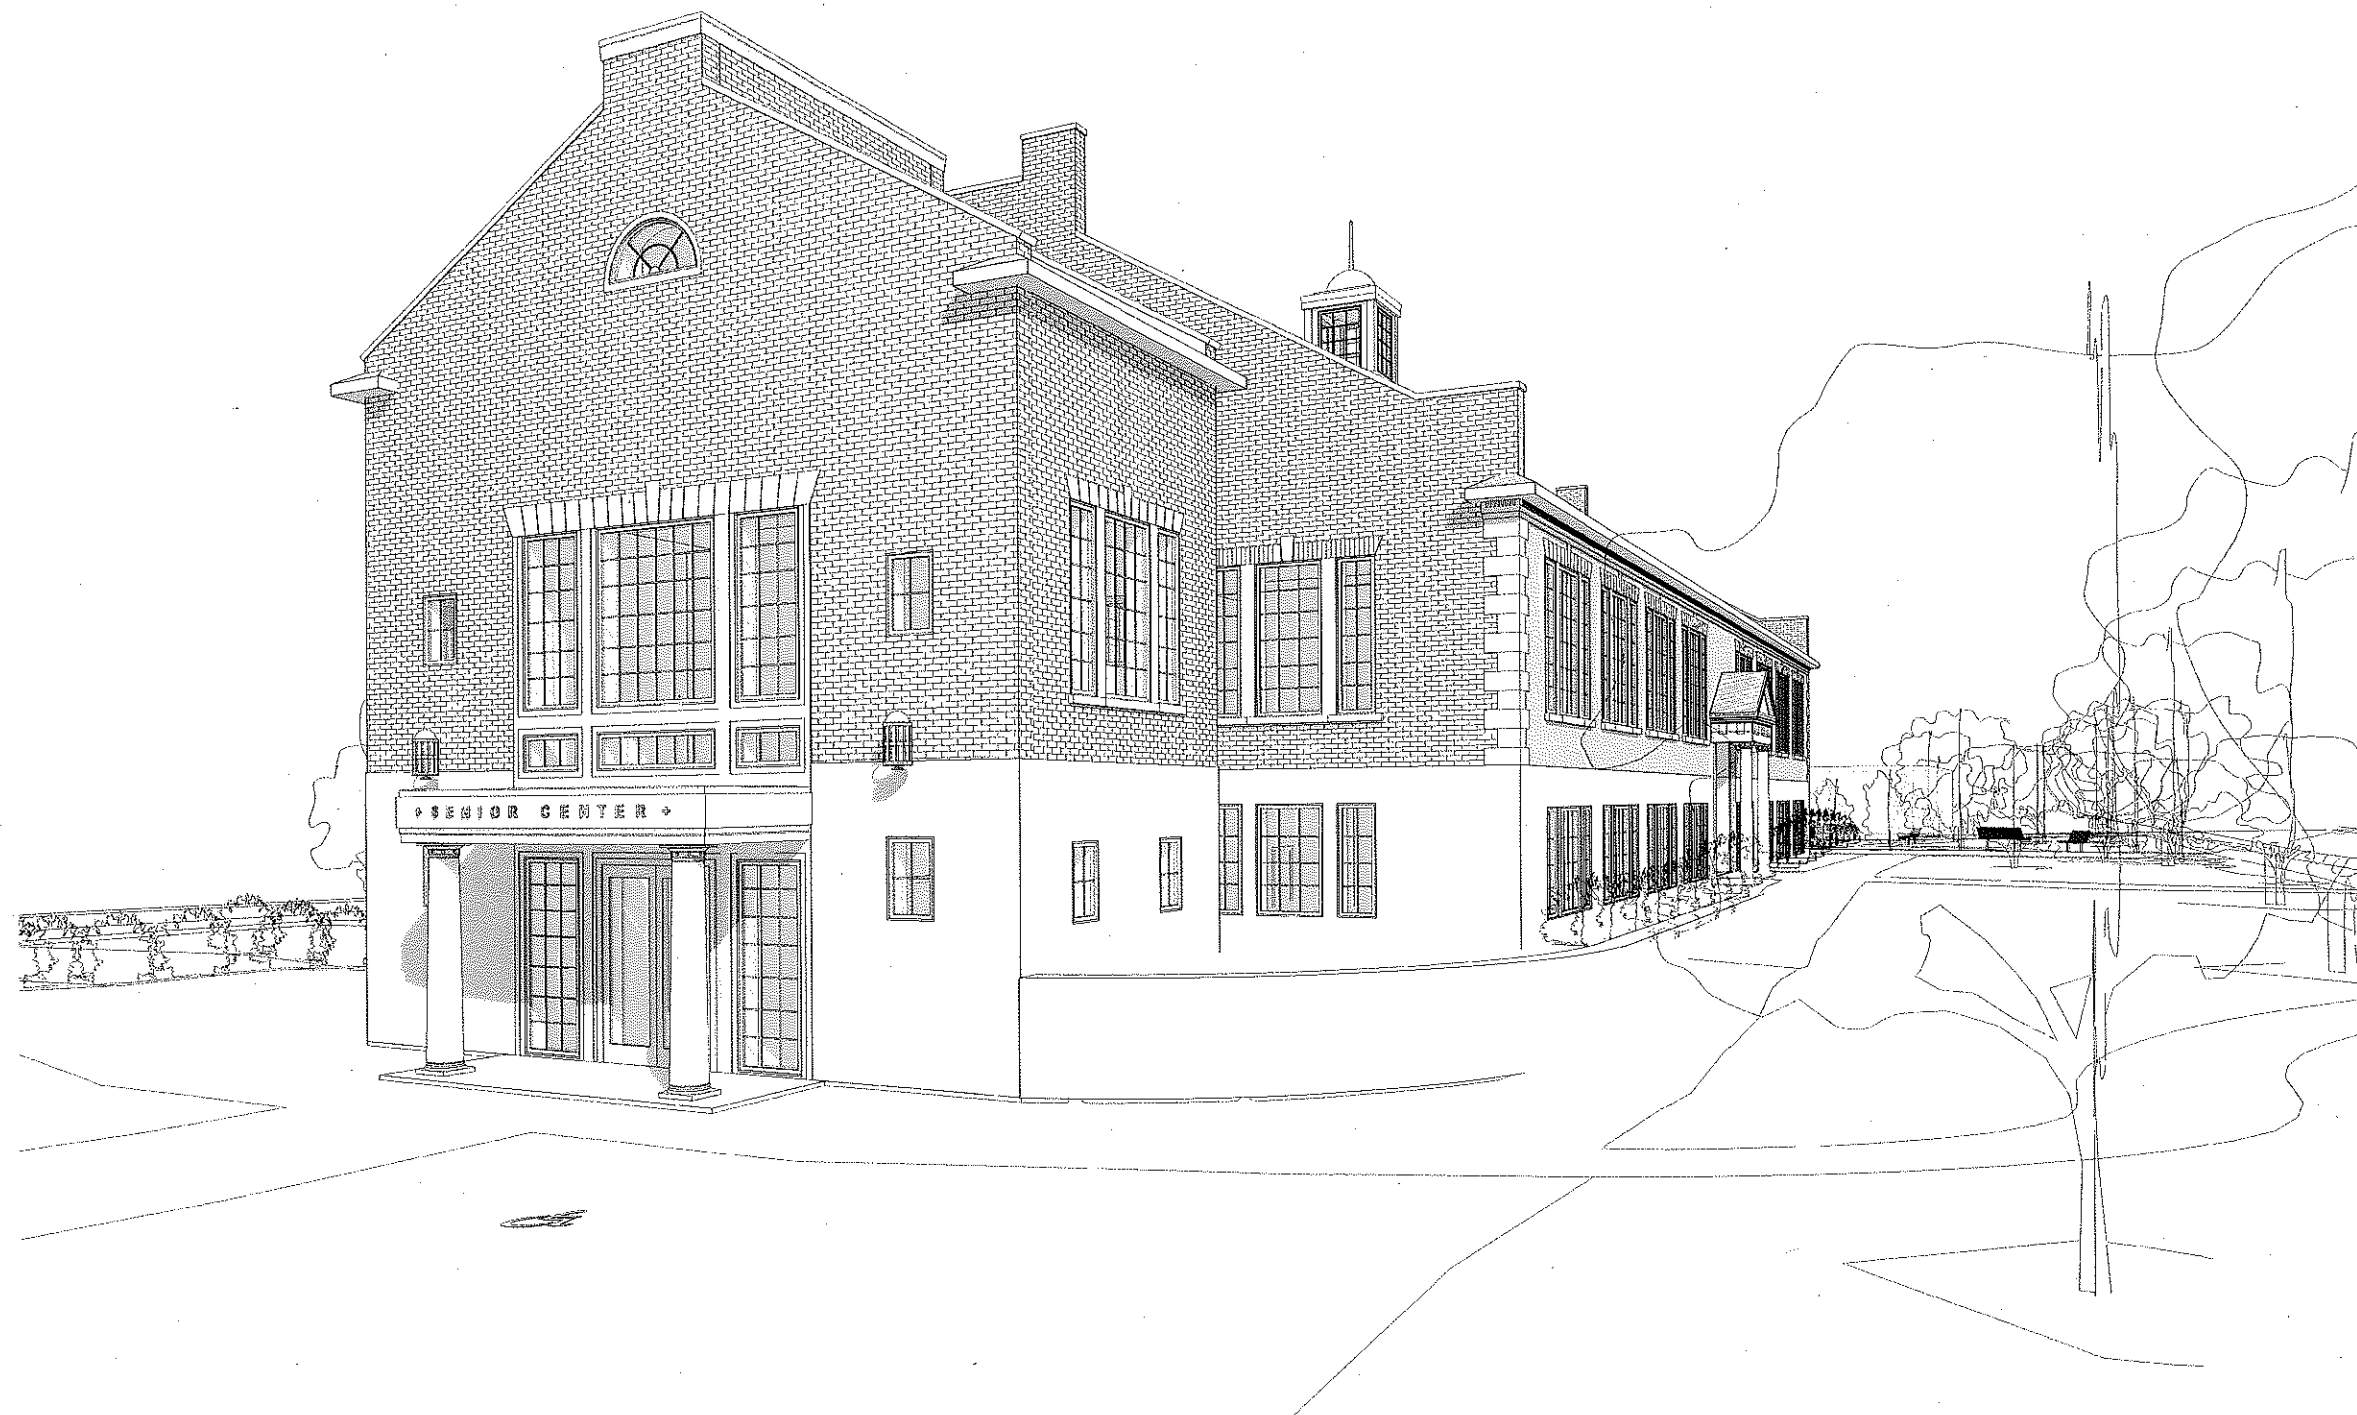

**QUISENBERRY ARCARI**  
ARCHITECTS LLC  
www.qa-architects.com  
T (860) 677-4594  
F (860) 677-8534  
318 Main Street  
Farmington, CT 06032

A PROPOSED BUILDING FOR:  
**MIDDLETOWN SENIOR  
CENTER**  
61 DURANT TERRACE MIDDLETOWN, CT

Sheet Description:

**PERSPECTIVES**

Issue Dates:

**DECEMBER 2010**

Scale:

Project #:  
**1083**

Drawn by:  
**MJL**

Sheet #: