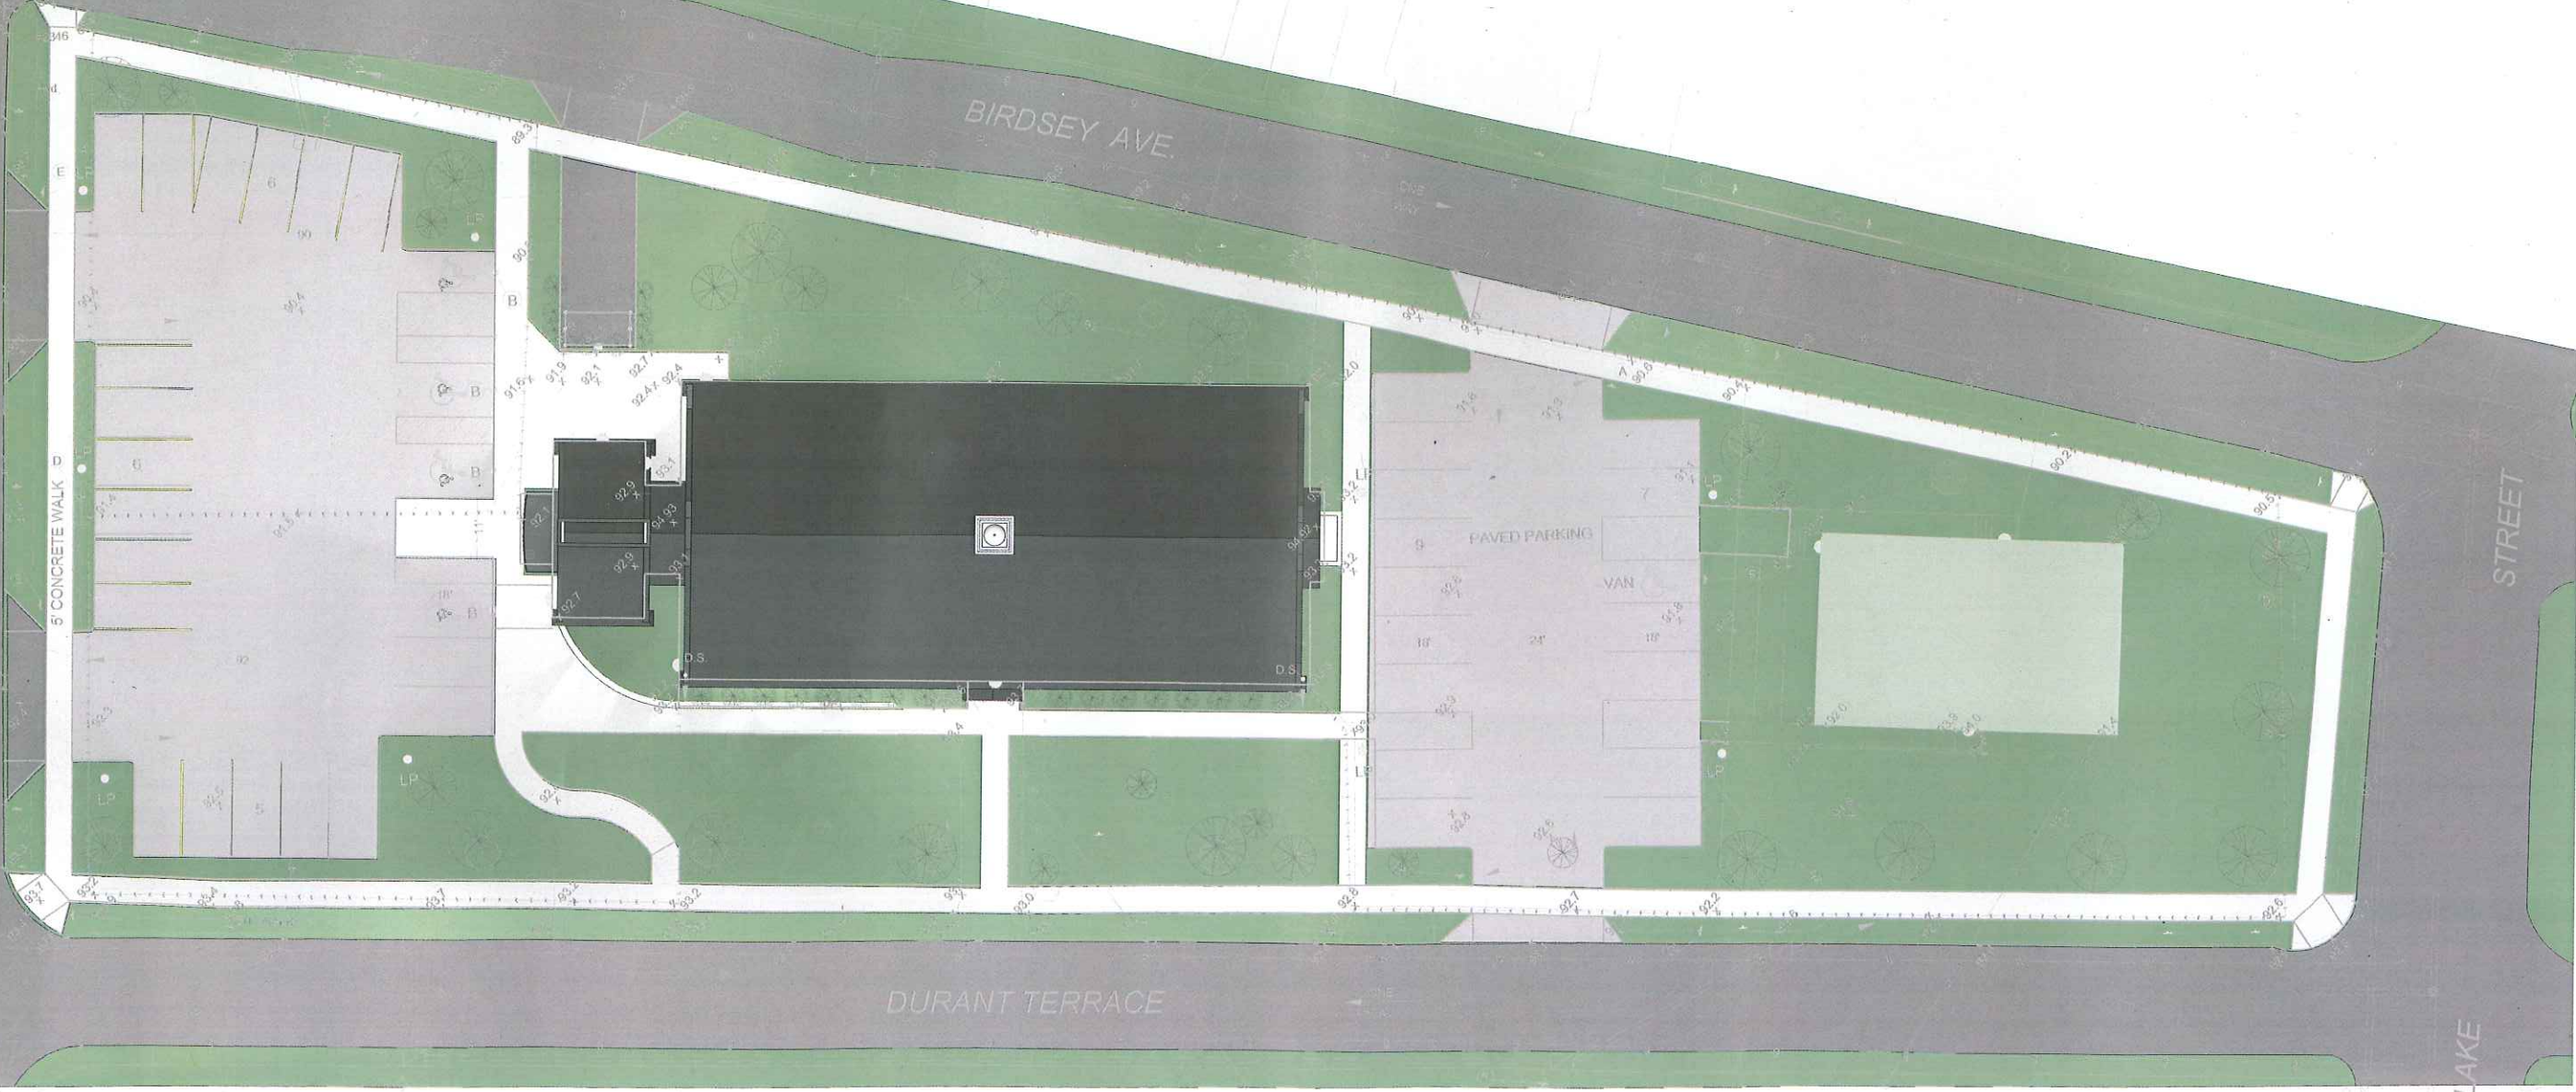

QUISENBERRY ARCARI
ARCHITECTS LLC
www.qa-architects.com
T (860) 677-4594
F (860) 677-8534
318 Main Street
Farmington, CT 06032

A PROPOSED BUILDING FOR:
MIDDLETOWN SENIOR CENTER
61 DURANT TERRACE MIDDLETOWN, CT

Sheet Description:

PROPOSED SITE PLAN

Issue Dates:
DECEMBER 2010

Scale:
1/16" = 1'-0"

Project #: **1083** Drawn by: **MJL**

Sheet #: